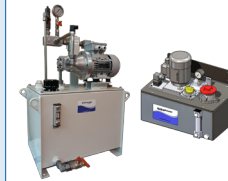

SINGLE LINE INJECTORS

Precise outputs & flexible design for oil/fluid grease & grease systems on a wide variety of industrial & mobile machinery.

SINGLE POINT LUBRICATORS

Tough polycarbonate reservoirs & spring-driven greasers, along with drip oilers for individual bearing lubrication.

SERIES PROGRESSIVE

Positive displacement non-adjusting divider valves with fail-safe monitoring & robust lubricators handle oil & grease applications.

CIRCULATING OIL SYSTEMS

Configurable standard Oil Recirculation systems to a fully customised package. Including pumps, filtration, h/exchangers, controls, etc.